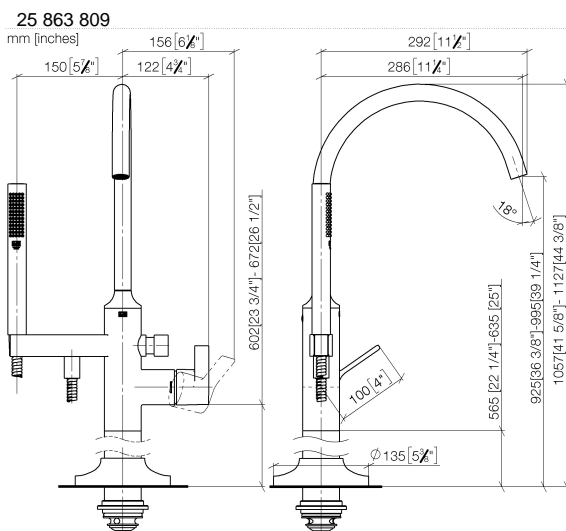

VAIA Single-lever bath mixer with stand pipe for free-standing assembly with hand shower set - Chrome

VAIA

25 863 809

- spout: circular, air-enriched flow
- max. flow 24.6 l/min at 3 bar flow pressure
- Hand shower: COMPACT RAIN, max. flow rate 6.8 l/min (at 3 bar)
- bar-type hand shower with anti-scale system
- 281mm projection
- pivotable spout 360°
- automatic bath/shower diverter
- total height 1057 - 1127 mm
- wall bracket
- stand pipe height 565 - 635 mm
- height up to aerator 925 – 995 mm
- slide-on rosettes Ø 135 mm
- metal shower hose 1250mm with integrated anti-twist protection
- WRAS 2001027

Required miscellaneous

Concealed floor mounting -

35 945 970 90

- max. recess depth 150 mm
- min. recess depth 80 mm

Flow rate chart

Certificates

Belgaqua_19_77_27. WRAS_2001027. IAPMO_4976 (2). LGA_29727. Belgaqua_24-003-27_1.