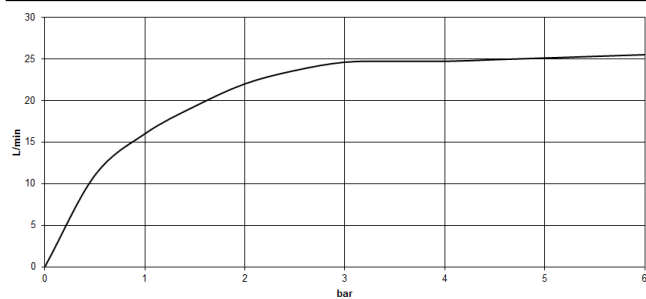

Required miscellaneous

Concealed floor mounting -

35 945 970 90

- max. recess depth 150 mm
- min. recess depth 80 mm

Flow rate chart

Certificates

Belgaqua_19_77_27. WRAS_2001027. IAPMO_4976 (2). LGA_29727. Belgaqua_24-003-27_1.