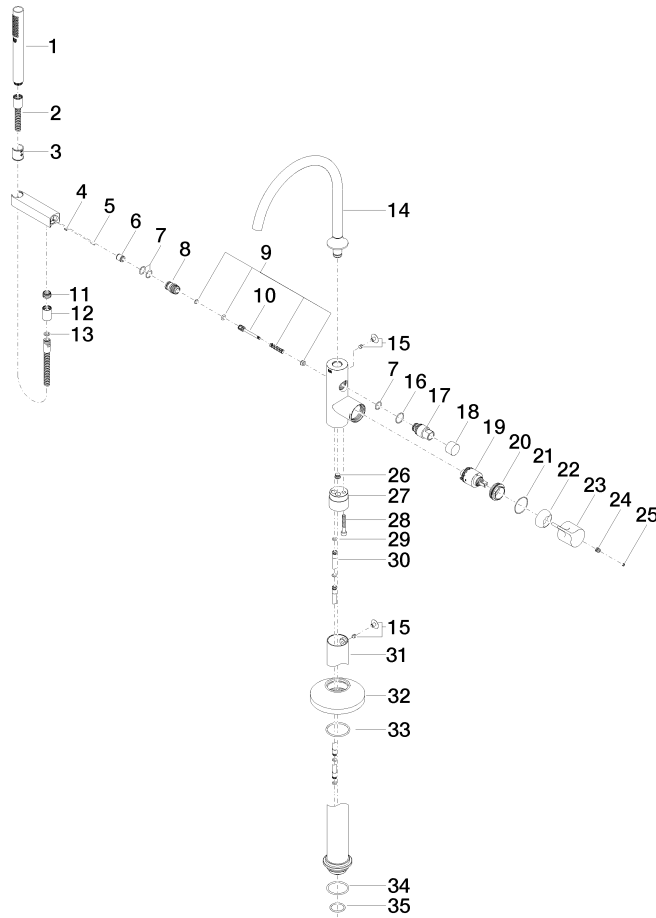

VAIA Single-lever bath mixer with stand pipe for free-standing assembly with hand shower set - Chrome

VAIA

25 863 809

VAIA Single-lever bath mixer with stand pipe for free-standing assembly with hand shower set - Chrome

VAIA

25 863 809

Spare parts list

No.	Item Number	Name	Quantity used	Delivery time
1	90 12 11 140 30-00	shower	1	10
2	90 30 02 072 00-00	Metal shower hose 1/2" x 3/8" x 1250 mm - Chrome	1	10
3	09 18 40 118 90	sleeve	1	2
4	09 31 11 058 90	pin	1	2
5	09 31 11 040 90	pin	1	2
6	90 23 01 141 00 90	back-flow preventer	1	2
7	90 14 10 010 00 90	seal	3	2
8	09 24 03 153 20-00	nipple	1	10
9	90 16 02 023 00 90	spring	1	2
10	09 31 09 102 20-00	pull-rod	1	10
11	09 24 03 069 90	nipple	1	2
12	90 21 02 069 00-00	cover	1	10
13	90 14 20 026 00 90	seal	1	2
14	90 28 22 327 00-00	spout	1	10
15	04 31 20 036 00 90	plug	2	2
16	09 14 10 112 90	seal	1	2
17	09 21 34 081 20-00	nipple	1	10
18	09 20 88 002-00	handle	1	10
19	90 15 05 039 00 90	cartridge	1	2
20	09 24 04 298 90	nut	1	2
21	09 14 10 037 90	seal	1	2
22	09 28 30 036-00	cover	1	10
23	09 20 80 022-00	handle	1	10
24	90 31 11 030 00 90	pin	1	2
25	90 31 20 087 00-00	plug	1	10
26	04 31 20 039 11 90	plug	1	2
27	09 24 03 152 20-00	adaptor	1	10
28	09 30 30 111 90	screw	1	2
29	09 14 10 139 90	seal	2	2
30	04 28 22 025 00 90	connection	2	2
31	04 28 22 030 00-00	pipe	1	10
32	09 27 80 022-00	rosette	1	10
33	90 14 10 129 00 90	seal	1	2
34	09 14 10 084 90	seal	1	2
35	09 14 10 018 90	seal	1	2